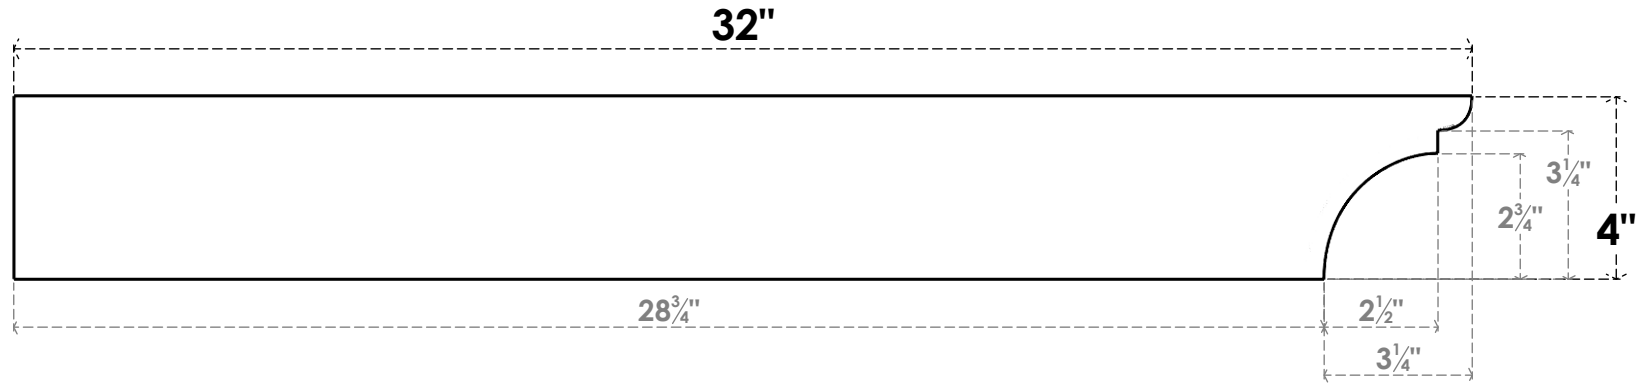

ITEM NUMBER: RFTURO060X04000X32000X004YOR00RCPR

6"W X 4"H X 32"L TIMBERTHANE ROUGH CEDAR YORKTOWN FAUX WOOD OPEN RAFTER TAIL, 4"L END, PRIMED TAN

SIDE PROFILE

FRONT PROFILE

ISOMETRIC

GENERATED DATE : 03/02/2023