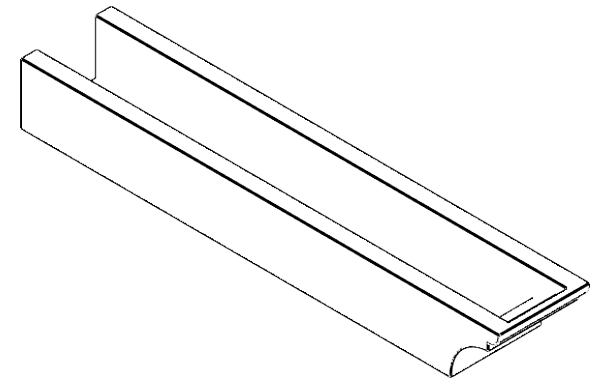

ITEM NUMBER: RFTURO060X04000X32000X004YOR00RCPR

6"W X 4"H X 32"L TIMBERTHANE ROUGH CEDAR YORKTOWN FAUX WOOD OPEN RAFTER TAIL, 4"L END, PRIMED TAN

SIDE PROFILE

FRONT PROFILE

ISOMETRIC

GENERATED DATE : 03/02/2023

EKENA MILLWORK
2300 WEST MAIN ST.
CLARKSVILLE, TX 75426
TOLL FREE: 866-607-0453
WWW.EKENAMILLWORK.COM

NOTES

1. INSTALLATION TO BE COMPLETED IN ACCORDANCE WITH MANUFACTURER'S SPECIFICATIONS.
2. DRAWING MAY NOT BE TO SCALE
3. THIS DRAWING IS INTENDED FOR DESIGN AND PLANNING PURPOSES ONLY.
4. ALL INFORMATION CONTAINED HEREIN WAS CURRENT AT THE TIME OF DEVELOPMENT BUT MUST BE REVIEWED AND APPROVED BY THE PRODUCT MANUFACTURER TO BE CONSIDERED ACCURATE.
5. TIMBERTHANE ARCHITECTURAL PRODUCTS ARE MADE FROM HIGH DENSITY URETHANE AND COME FACTORY PRIMED