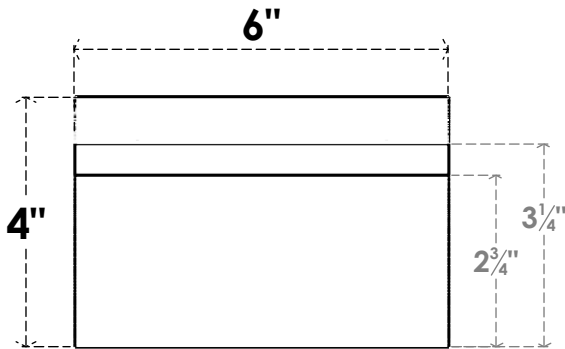

ITEM NUMBER: RFTURO060X04000X32000X004YOR00RCPR

6"W X 4"H X 32"L TIMBERTHANE ROUGH CEDAR YORKTOWN FAUX WOOD OPEN RAFTER TAIL, 4"L END, PRIMED TAN

SIDE PROFILE

FRONT PROFILE

ISOMETRIC

GENERATED DATE : 03/02/2023